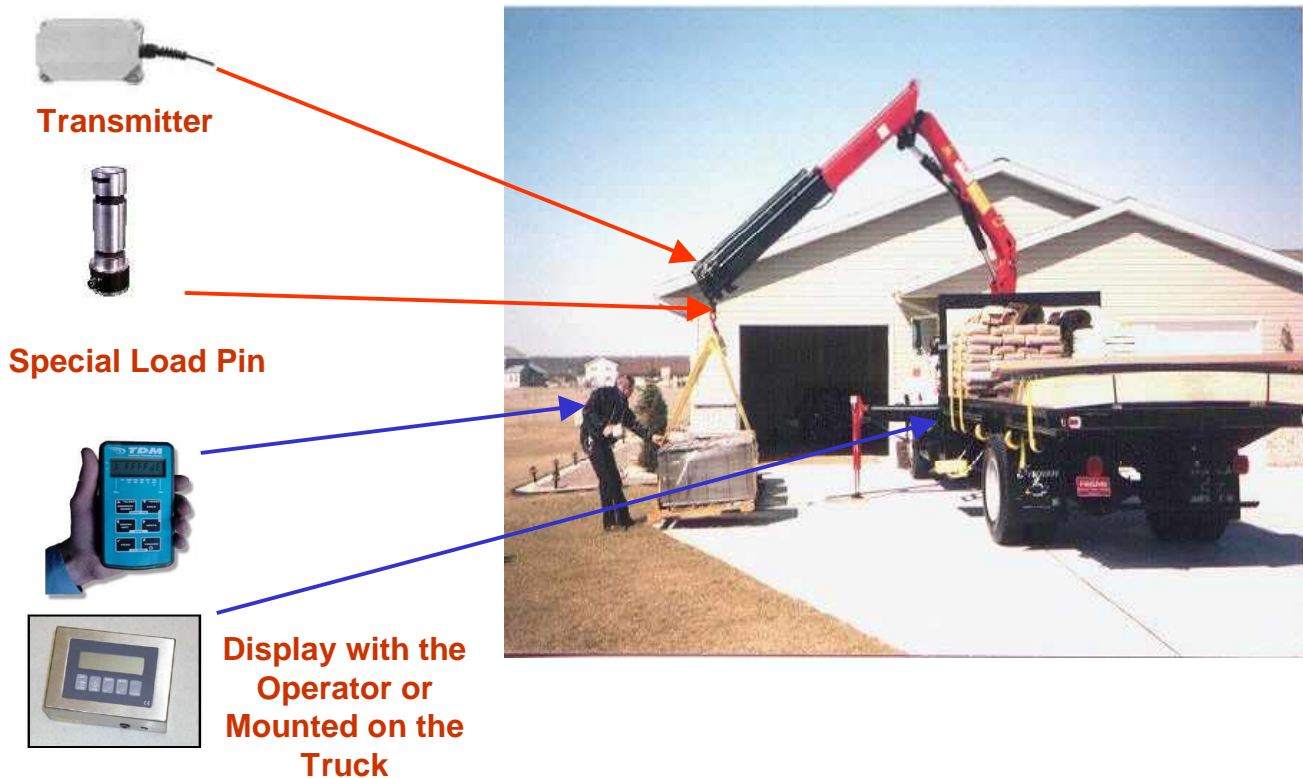

Truck Cranes

Why Guess Your Load When You Can Use Our Telemetry Weight Indicator

SAFETY COMES FIRST ALWAYS KNOW YOUR LOAD

If you don't know your load, then what are you lifting? Our Load Cell System has been specially designed for Truck Mounted Cranes, to protect the operator and the Crane from damage.

Our design is rugged but user friendly. The Load Pin which is installed in the knuckle joint at the end of the boom, is Radio Controlled back to the Operator's Display.

No license is required as the system is low powered.